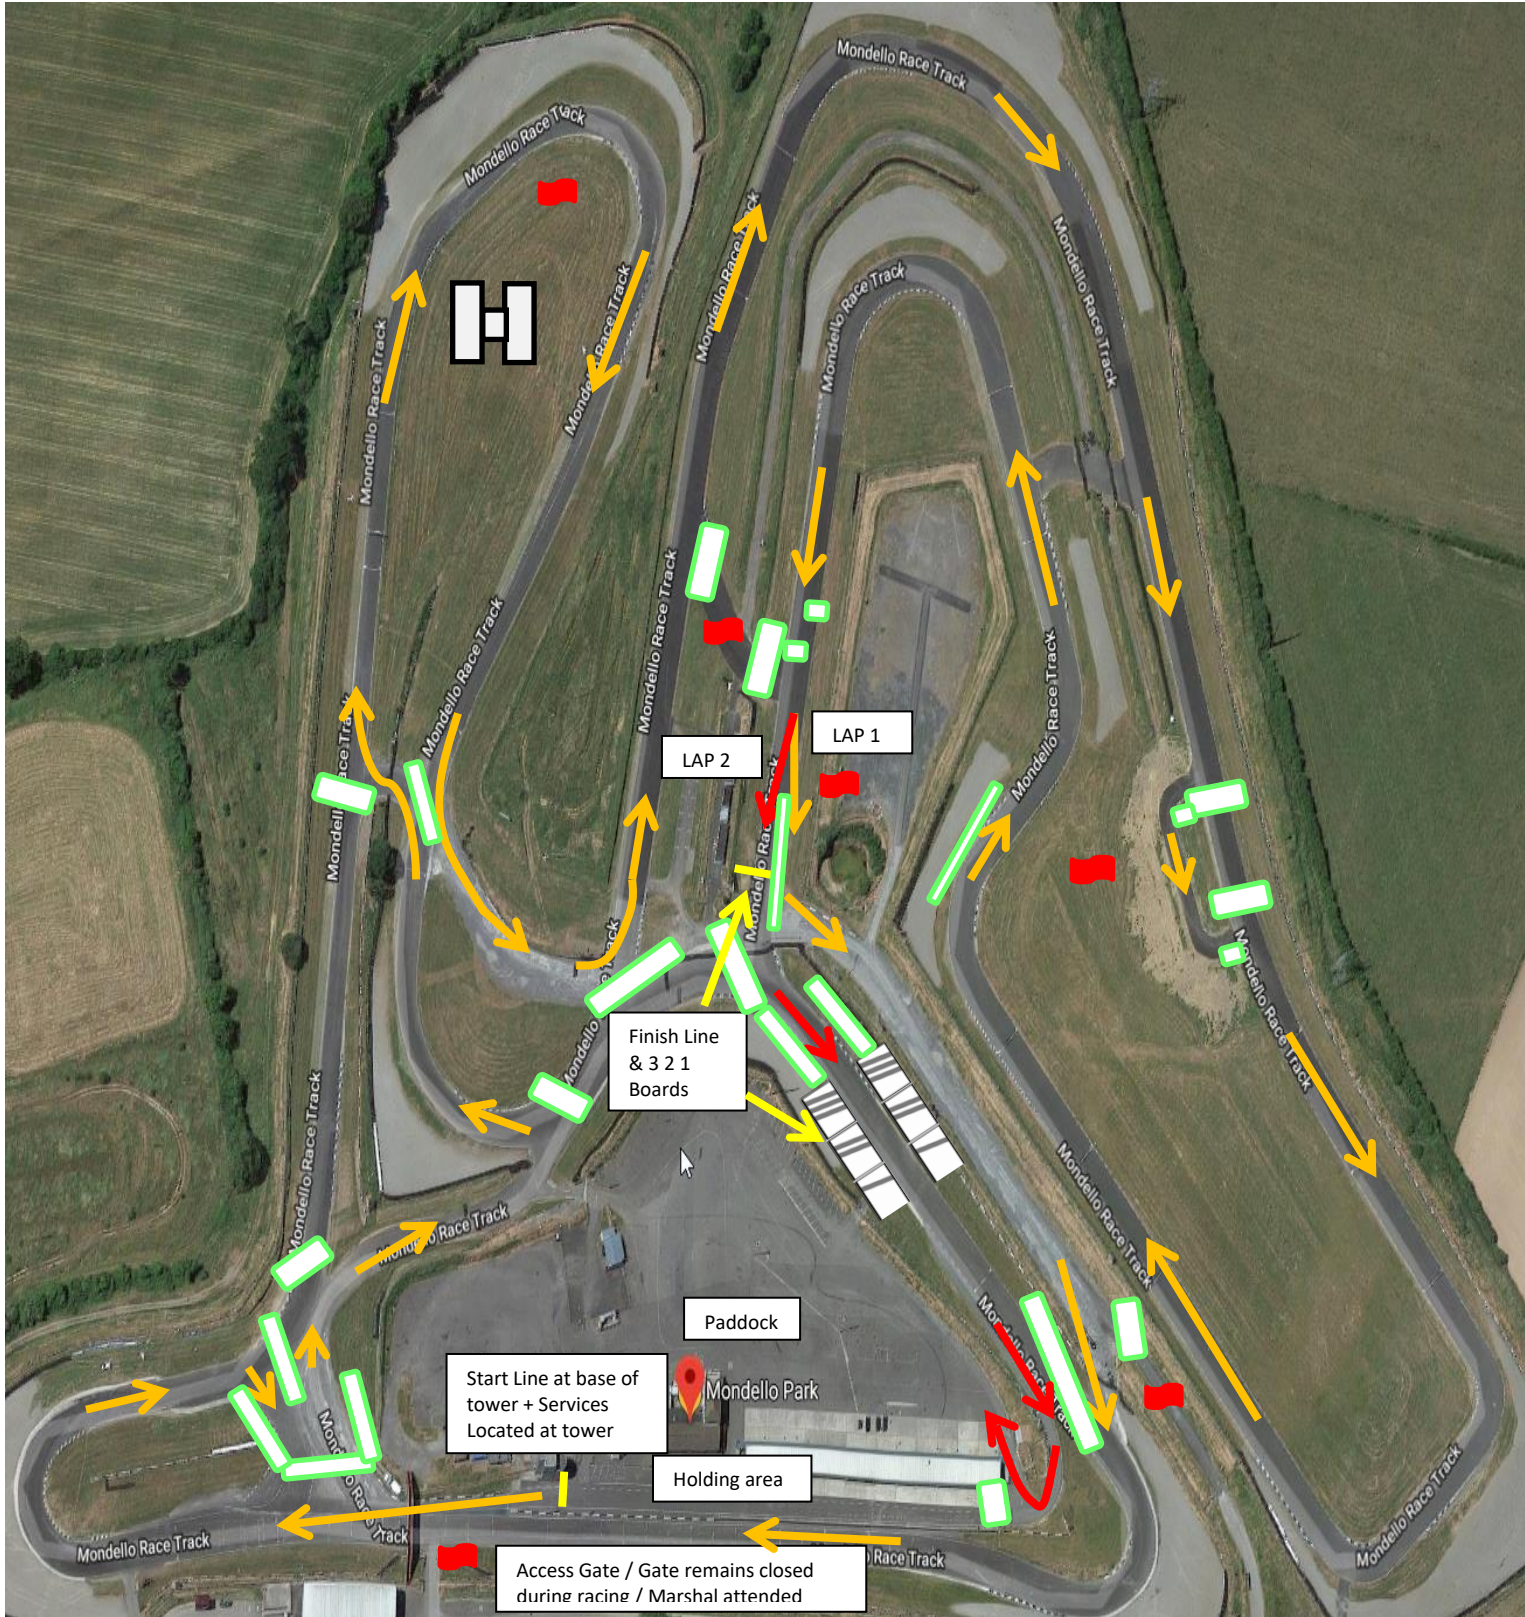

Track Layout Carlow Car Club Rallysprint

- ➔ Lap track direction
- ➔ Finish of lap direction & return to paddock
- Start & Finish Lines
- Tyre walls
- Marshals posts x6

Helicopter landing site 53.2555602, - 6.7502145